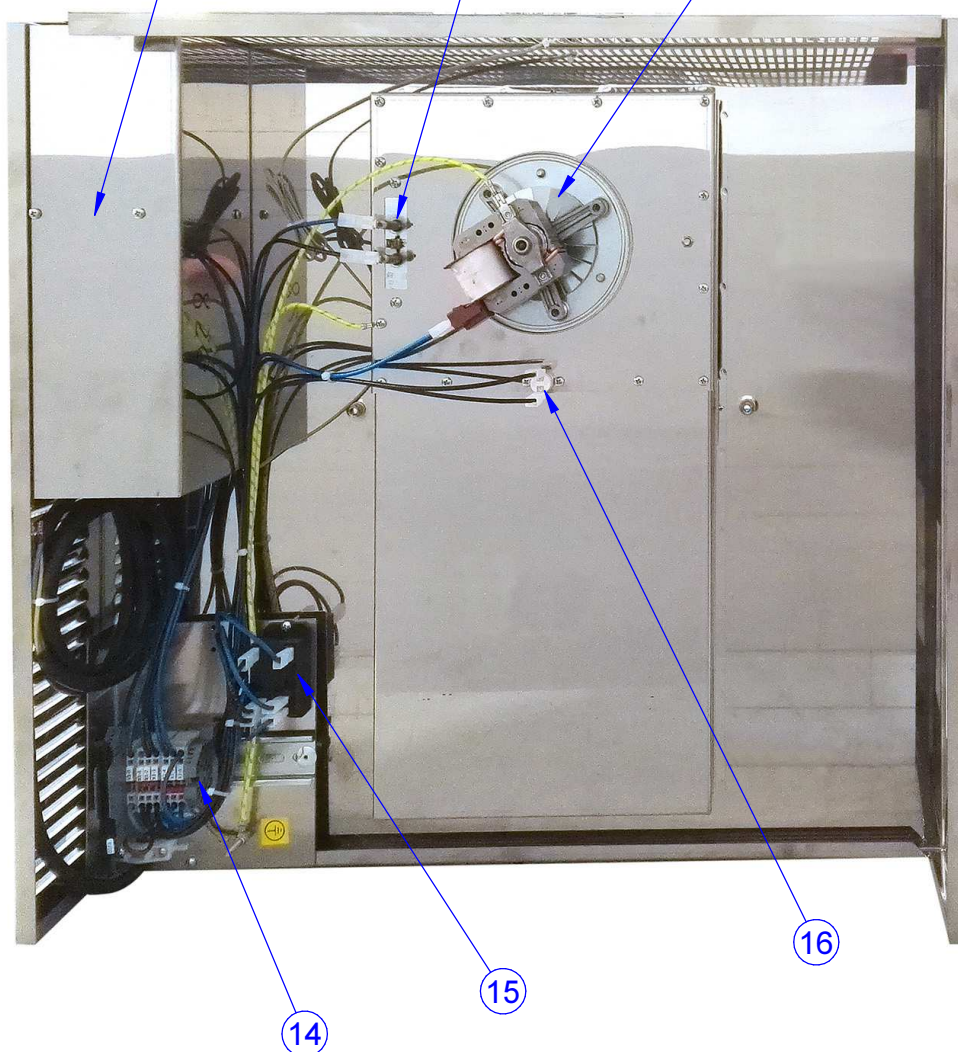

PREMIUM - TAVOLO ARMADIATO CALDO CON ALZATINA
PREMIUM - HOT CUPBOARD VENTIL WITH USPTAND

11

12

13

10

14

15

16